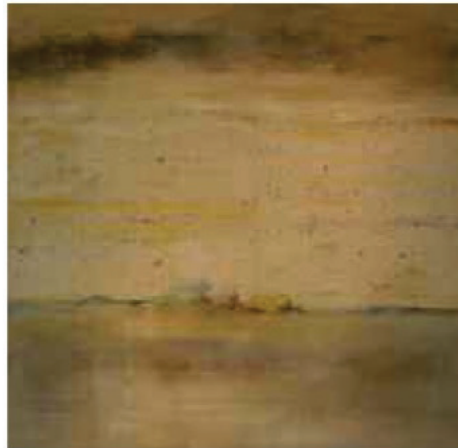

Embers Series

Twombly's Ledger

Twilight Noire

state of the arts gallery

Contemporary Fine Art

1525 State Street, Sarasota, FL 34236 | 941.955.2787 | www.artsteiner.us

State of the Arts Gallery in Sarasota, Florida focuses primarily on West Coast contemporary artists.