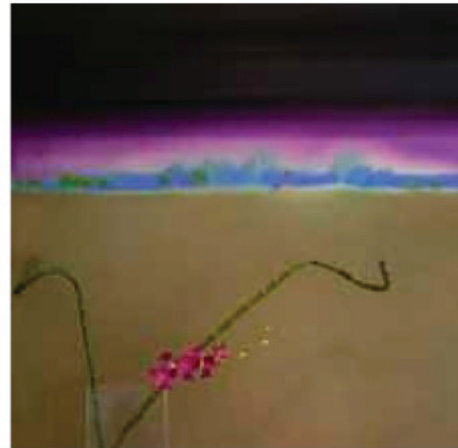

Embers Series

Twombly's Ledger

Twilight Noire

state of the arts gallery

Contemporary Fine Art

1525 State Street, Sarasota, FL 34236 | 941.955.2787 | www.artsteiner.us

State of the Arts Gallery in Sarasota, Florida focuses primarily on West Coast contemporary artists.