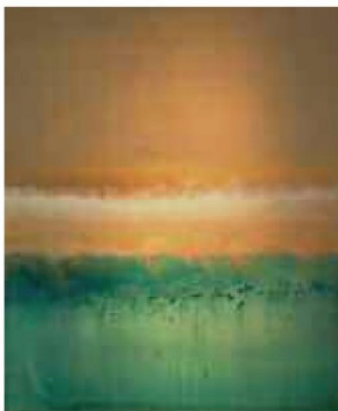

Reflections