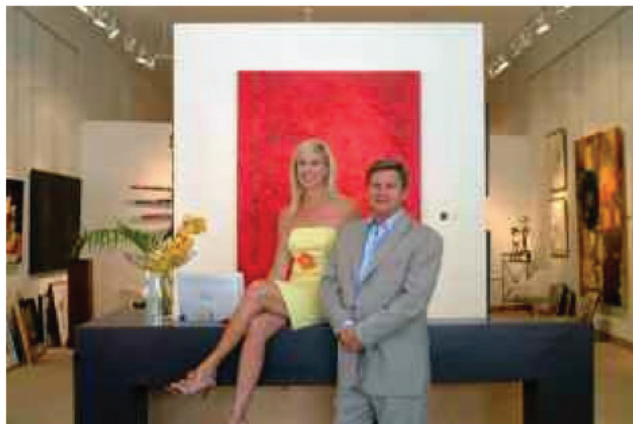

Embers Series

Twombly's Ledger

Twilight Noire

state of the arts gallery

Contemporary Fine Art

1525 State Street, Sarasota, FL 34236 | 941.955.2787 | www.artsteiner.us

State of the Arts Gallery in Sarasota, Florida focuses primarily on West Coast contemporary artists.

The Gallery aims to break the mold of the traditional gallery profile. Unlike most galleries, State of The Art encourages custom commissions. The collection shown on these pages are from the New Horizons collection by David Steiner. In addition to the paintings shown, custom color and size selections are available. David Steiner has established himself in Florida as a source for fine art, working with designer and clients for 15 years to provide site specific paintings. *Advertorial.* ♦